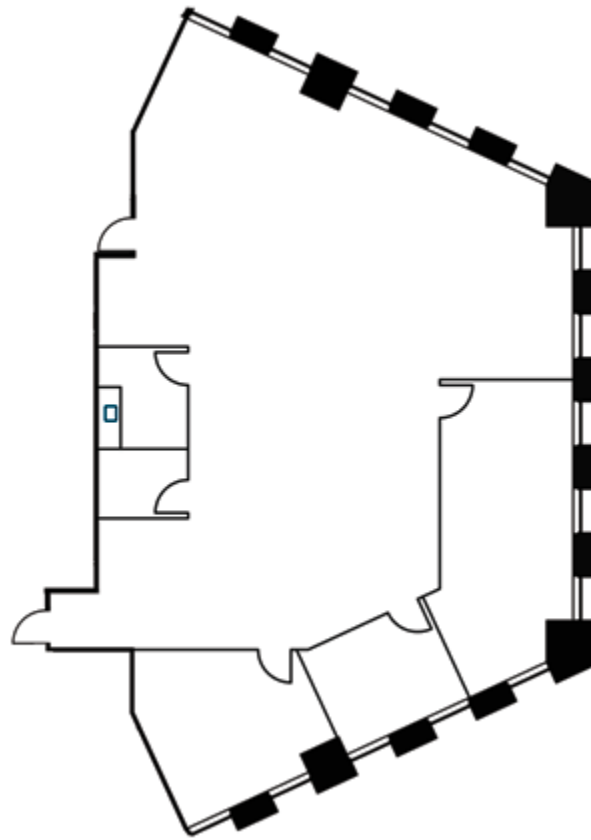

## Suite 1320

3,521 square feet

Beale Street

[Click Here for Virtual Tour](#)

Mission Street

Available now

Kitchen

1 private window line office

Storage/IT closet

2 conference rooms

Open area