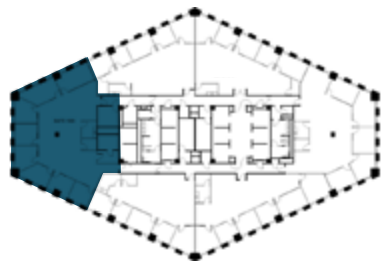

Suite 1380

4,113 square feet

[Click Here for Virtual Tour](#)

Howard Street

Beale Street

Available now

Kitchen

6 private window line offices