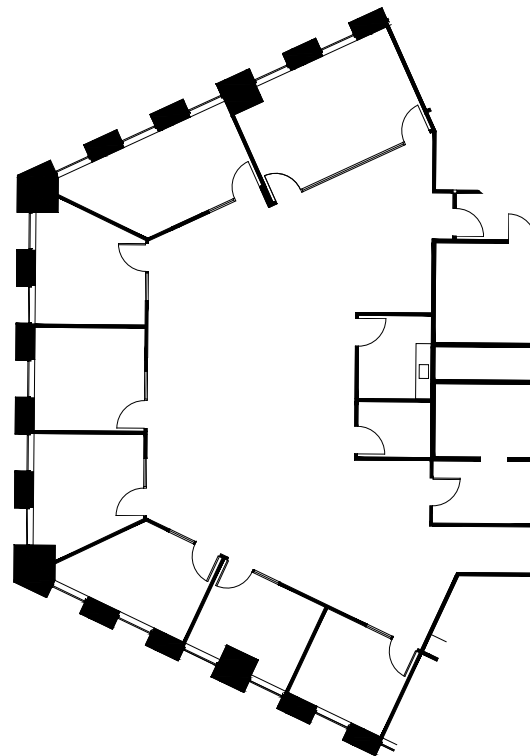

Suite 1380

4,113 square feet

[Click Here for Virtual Tour](#)

Howard Street

Beale Street

Available now

Kitchen

6 private window line offices