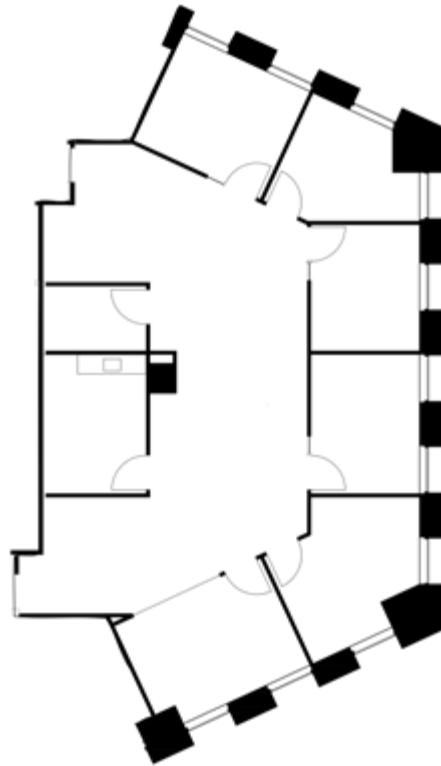

Suite 1930

2,416 square feet

[Click Here for Virtual Tour](#)

Beale Street

Mission Street

Available now

Open area

5 private window line offices