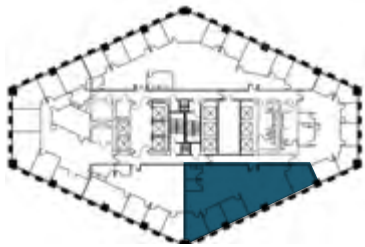

Suite 1940

2,898 square feet

[Click Here for Virtual Tour](#)

Mission Street

Main Street

Available now

Kitchen

3 private window line offices