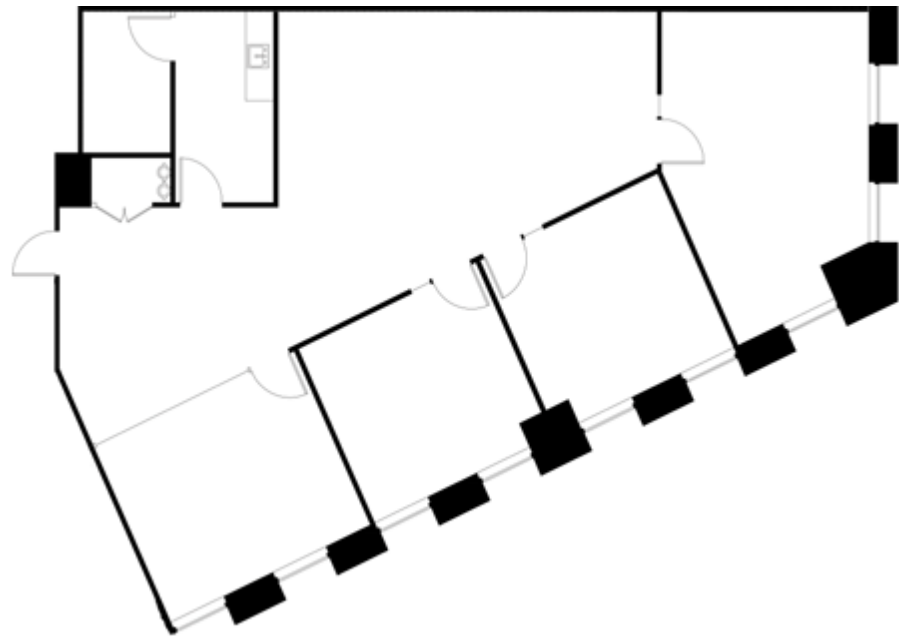

## Suite 2240

2,421 square feet

Beale Street

Mission Street

Available October 1, 2021

Kitchen

3 private window line offices

Open area

1 glass wall conference room

Telco room