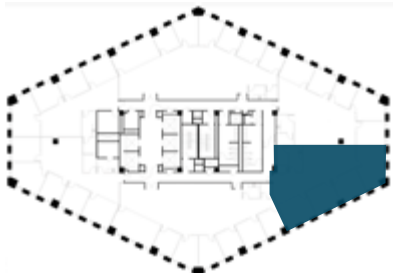

## Suite 2240

2,421 square feet

Beale Street

Mission Street

Available October 1, 2021

Kitchen

3 private window line offices

Open area

1 glass wall conference room

Telco room