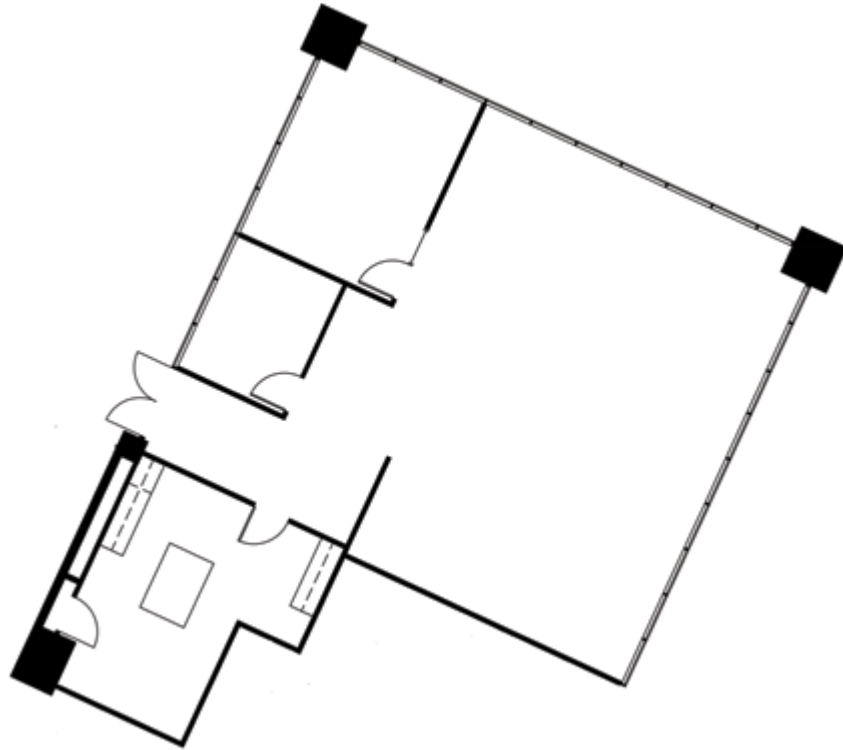

## Suite 280

2,351 square feet

Beale Street

Mission Street

Available now

External dedicated entrance

1 private office

Primarily open space

1 conference room

Extra high 13' ceiling

Kitchen