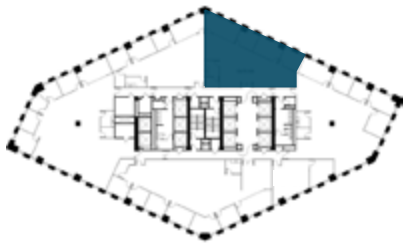

Suite 500

2,244 square feet

[Click Here for Virtual Tour](#)

Available now

Kitchen

3 private window line offices

Storage/IT Closet

1 conference room