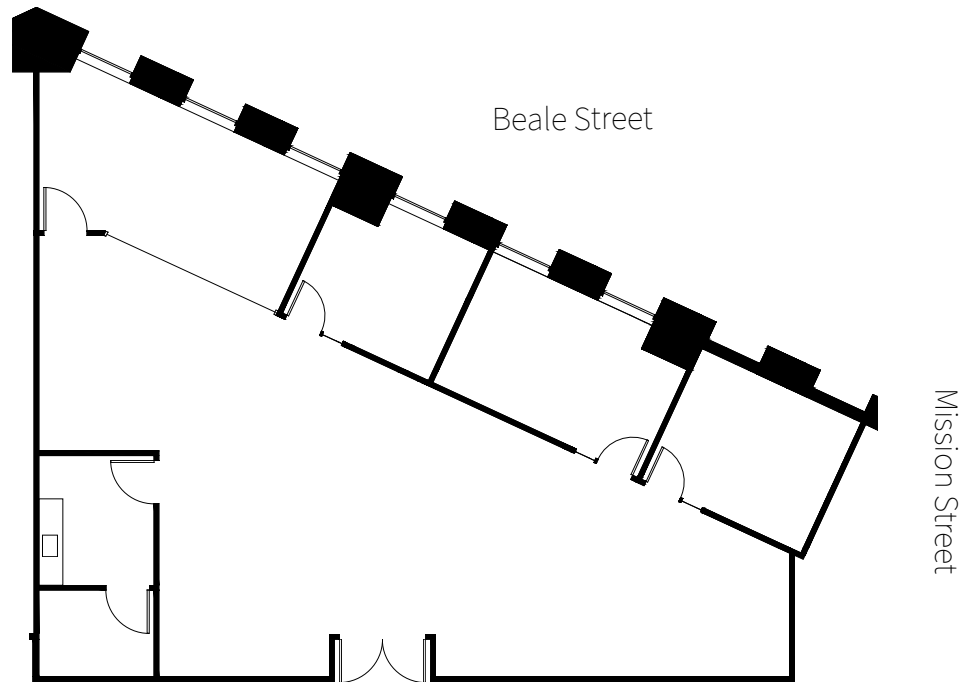

Suite 500

2,244 square feet

[Click Here for Virtual Tour](#)

Available now

Kitchen

3 private window line offices

Storage/IT Closet

1 conference room